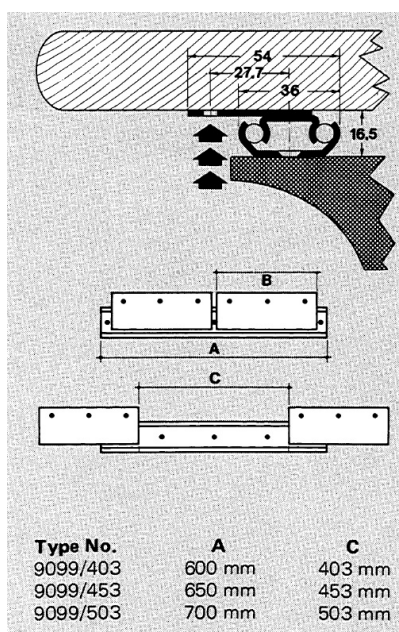

## Description:

Table Extension, 9099/450mm Opening, Slide F/Centre Column, Total Length: 650mm, Wing Size: 246mm

## Item number:

24.07.020-0

Units	Box	Carton	HS Code	Barcode
Pair	0	1	8302420090	
				5704866089012